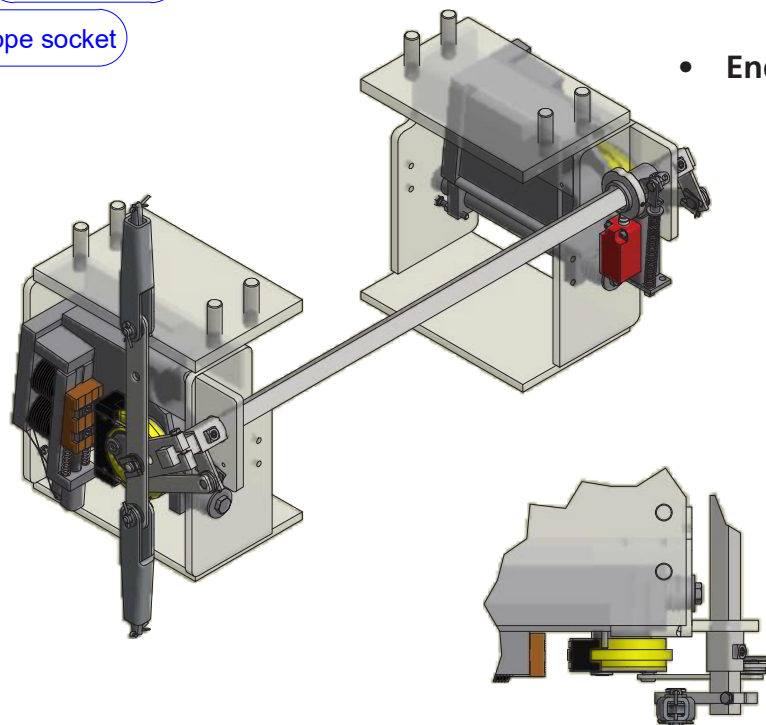

Assembly actuating gear EB75GS

• Initial state

• End state

Detail reversing lever
/ actuating shaft