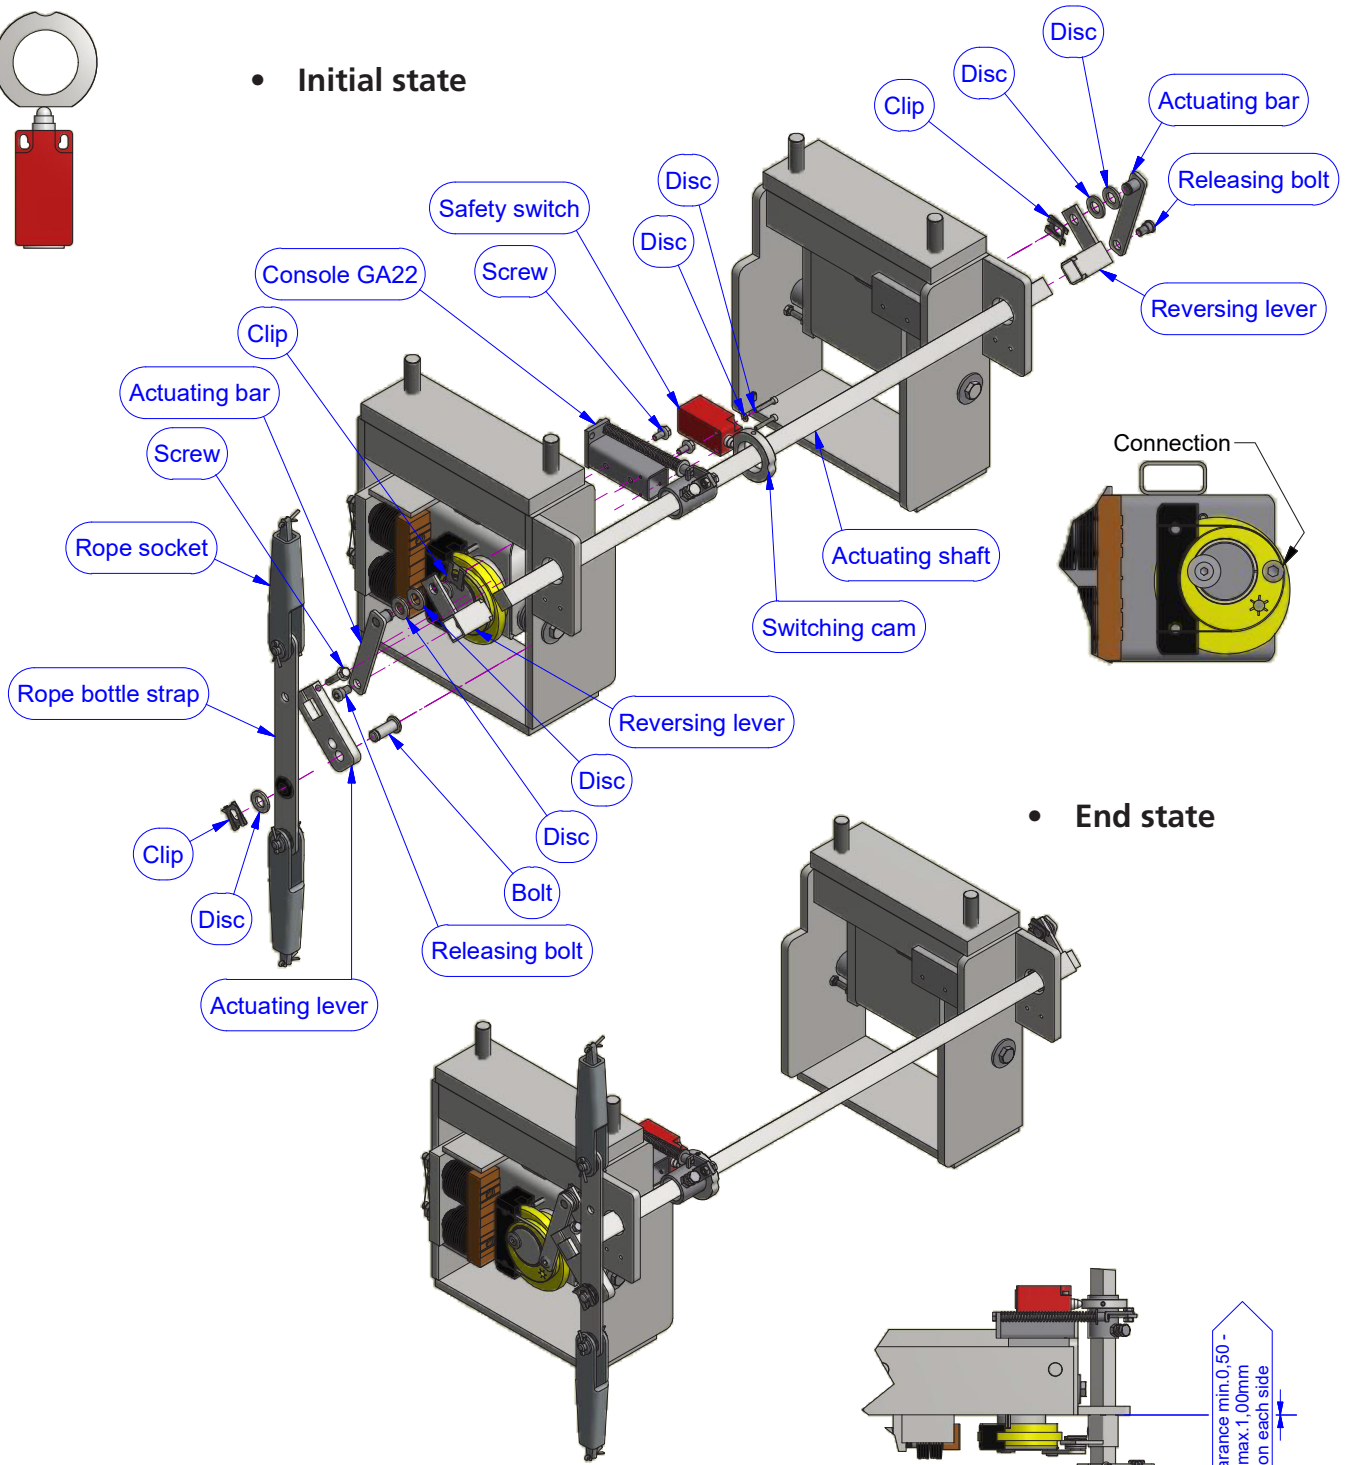

# Assembly actuating gear EB75KS

## • Initial state

## • End state

Detail reversing lever  
/ actuating shaft